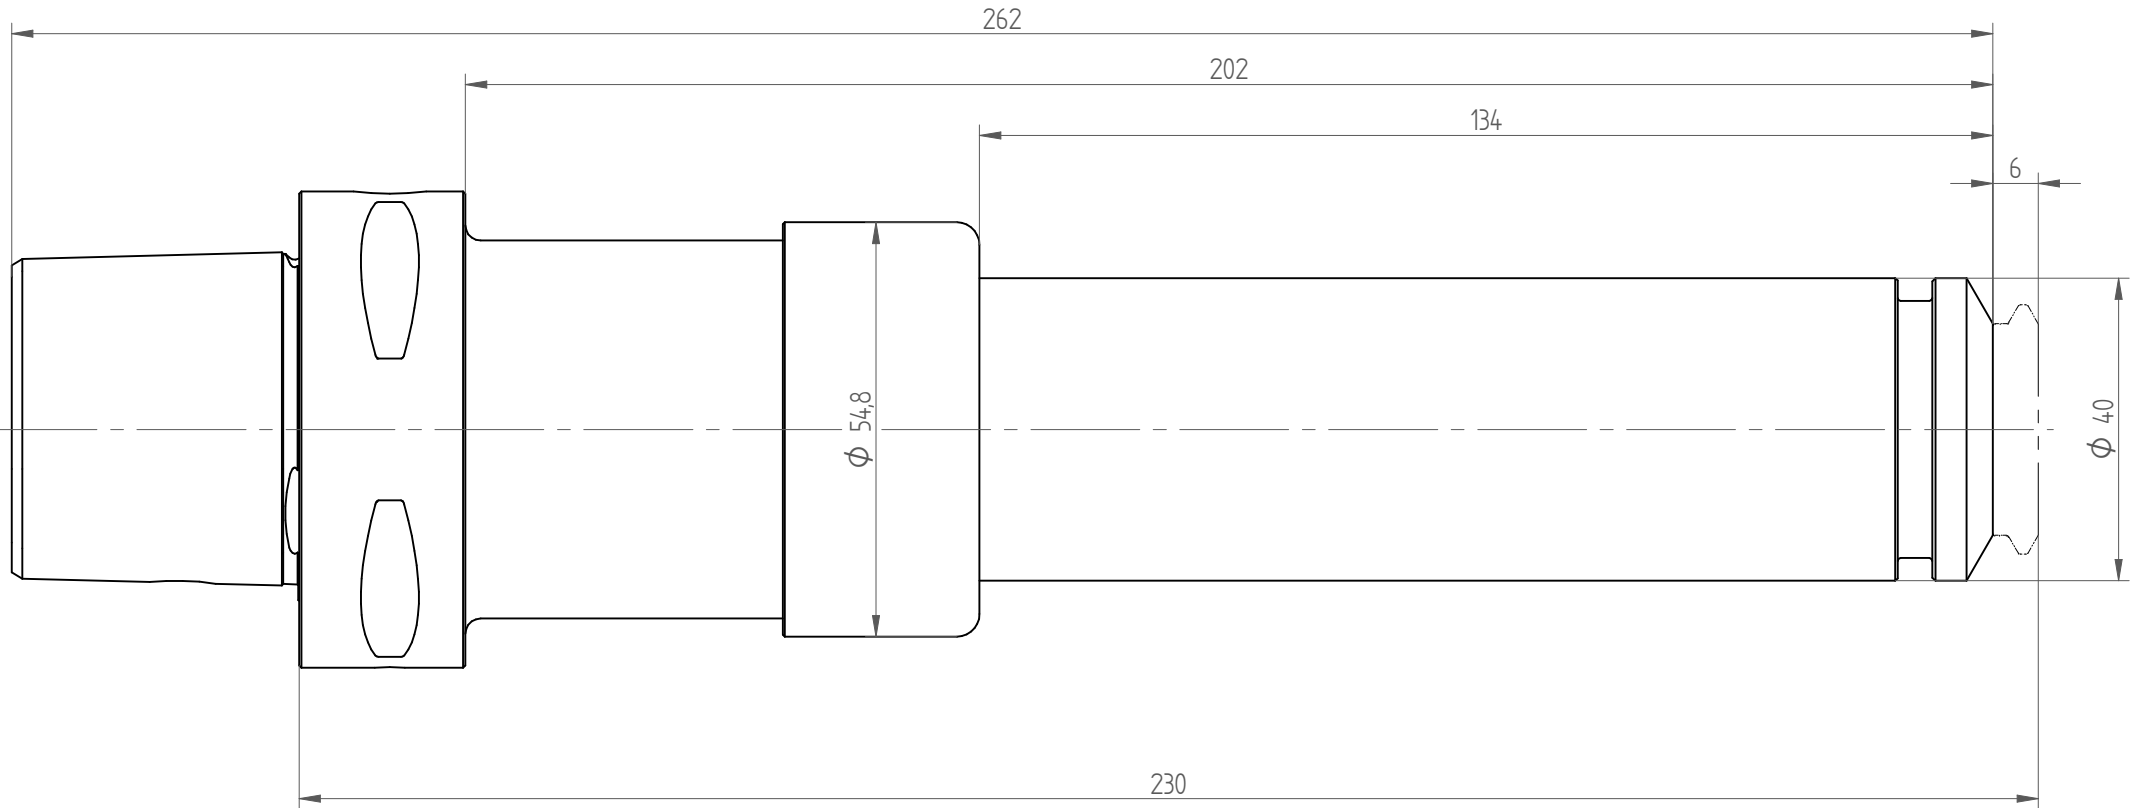

Swiss
Precision
Tools

REGO-FIX®

REGO-FIX AG
Obermattweg 60
4456 Tenniken / Switzerland

Phone +41 61 976 14 66
Fax +41 61 976 14 14
www.rego-fix.com

This is a non-controlled copy. All information given herein is subject to change without notice

The information given herein has been carefully checked and is believed to be correct. REGO-FIX, however, assumes no responsibility or liability for any errors, inaccuracies or omissions that may appear in this drawing

This document is subject to copyright laws. No part of this document may be reproduced or transmitted in any form or any means, electronic or mechanic, for any purpose, without the express written permission of REGO-FIX

Type : C6_PG25x230_XL
Part No. : 888676060
Date : 30.01.2015
Scale : 1:1